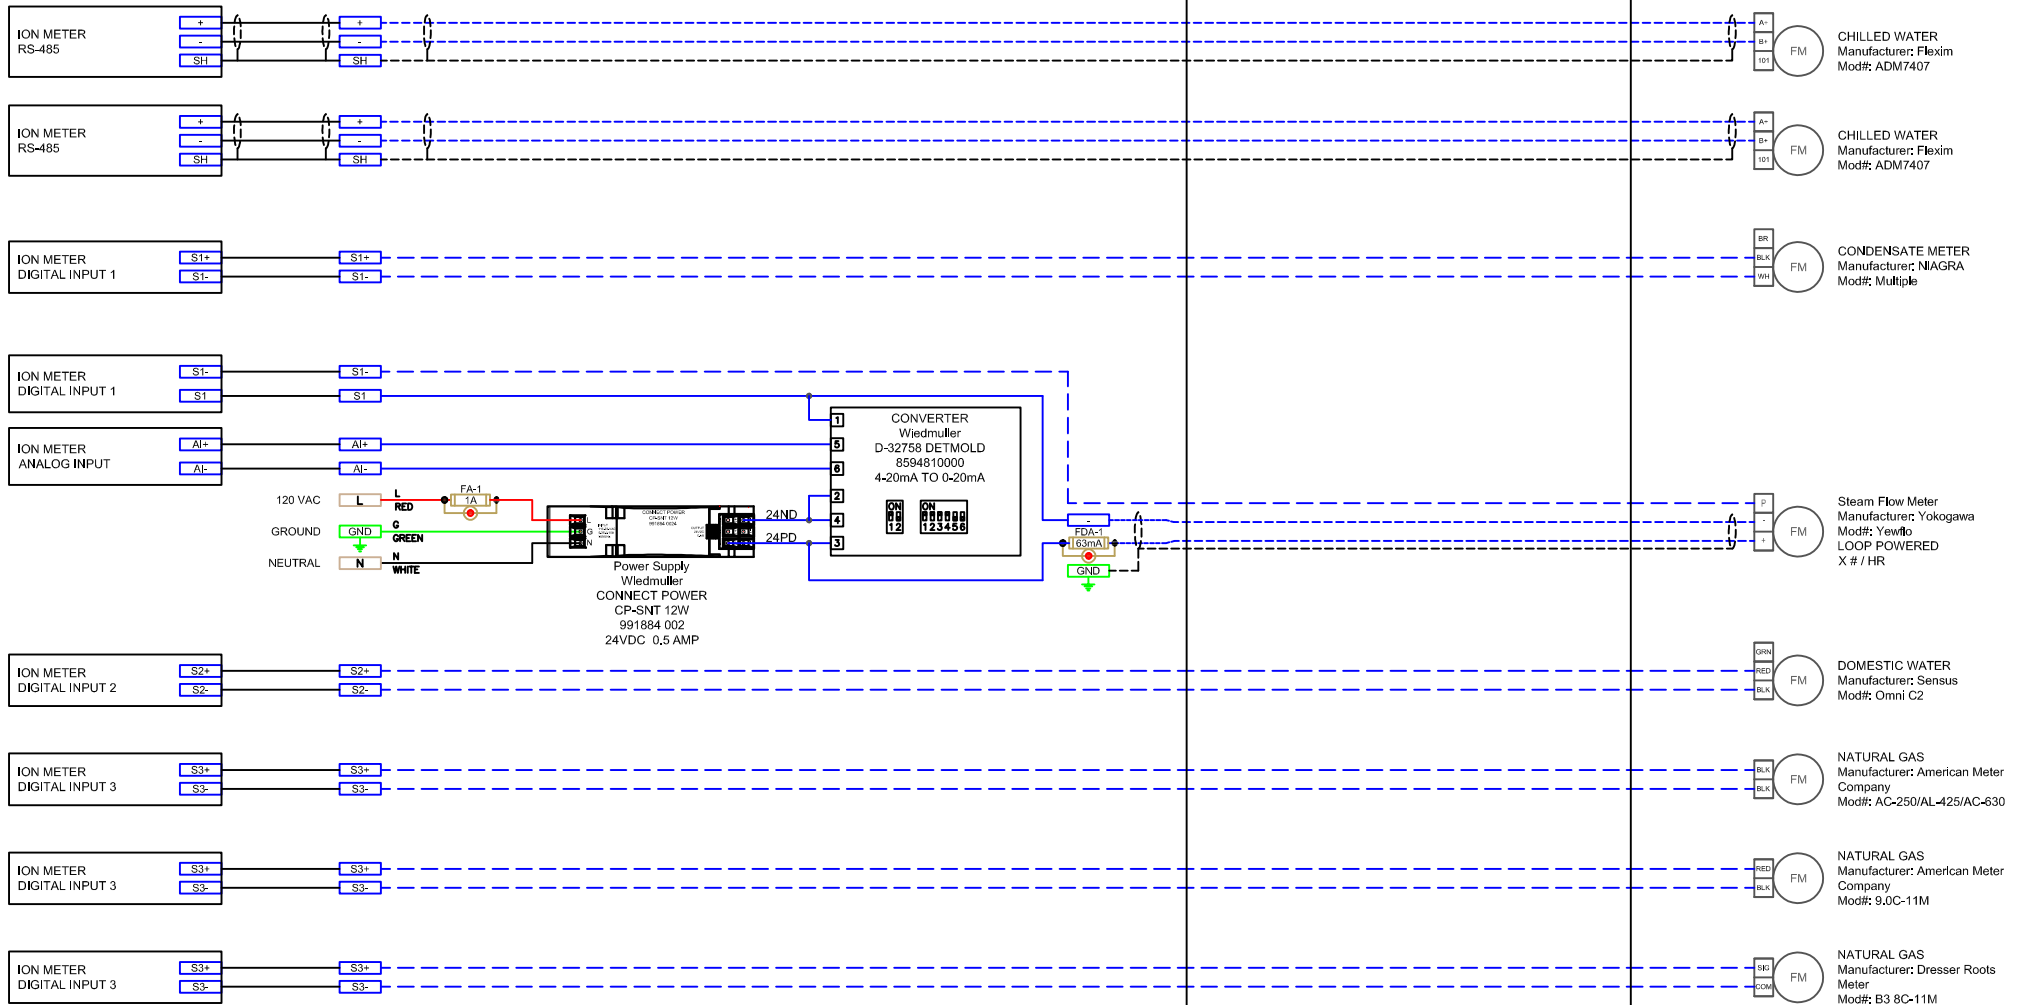

ION METER ENCLOSURE BACKPANEL

CONDUITS AND GUTTERS

VARIOUS UTILITY METERS PER BUILDING REQUIREMENTS

E-04: STANDARD ION PM8000 SERIES ELECTRIC METER DRAWING - UTILITY METER INTERCONNECT

NTS

July 2016