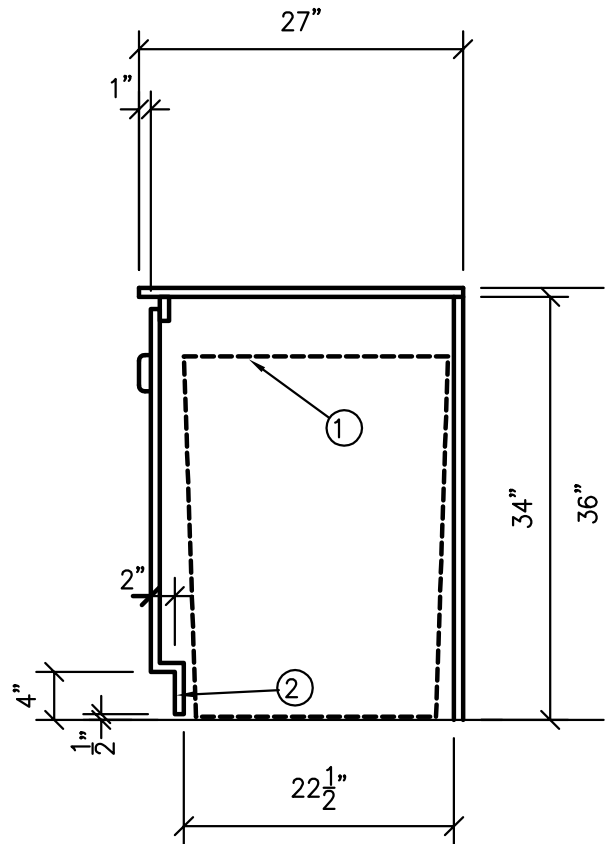

SMALL CABINET TOP VIEW

SMALL CABINET FRONT VIEW

LARGE CABINET TOP VIEW

LARGE CABINET FRONT VIEW
RECYCLING CABINET DETAILS

NOTES

1. OWNER FURNISHED 11"x20" WASTE BIN
2. TOE OPENS WITH DOOR
3. PROVIDE PIANO HINGE FULL HEIGHT OF DOOR - TYP
4. WASTE TYPE SIGNAGE - VERIFY WITH UNIVERSITY'S REP.
 - PAPER
 - LANDFILL
 - MIXED RECYCLE
 - COMPOST
5. AGGIE NEWS DISTRIBUTION