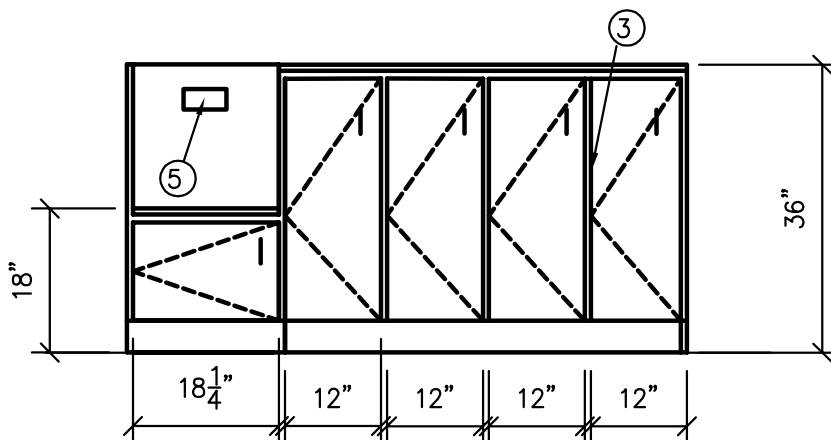

SMALL CABINET TOP VIEW

SMALL CABINET FRONT VIEW

LARGE CABINET TOP VIEW

LARGE CABINET FRONT VIEW
RECYCLING CABINET DETAILS

NOTES

1. OWNER FURNISHED 11"x20" WASTE BIN
2. TOE OPENS WITH DOOR
3. PROVIDE PIANO HINGE FULL HEIGHT OF DOOR - TYP
4. WASTE TYPE SIGNAGE - VERIFY WITH UNIVERSITY'S REP.
 - PAPER
 - LANDFILL
 - MIXED RECYCLE
 - COMPOST
5. AGGIE NEWS DISTRIBUTION