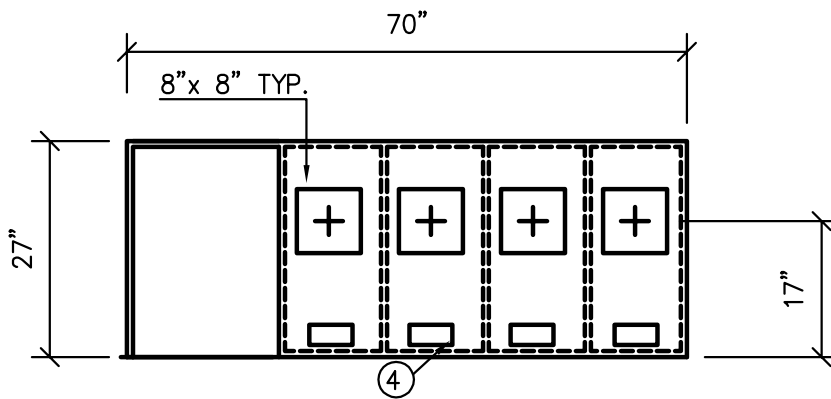

SMALL CABINET TOP VIEW

SMALL CABINET FRONT VIEW

LARGE CABINET TOP VIEW

LARGE CABINET FRONT VIEW
RECYCLING CABINET DETAILS

NOTES

1. OWNER FURNISHED 11"x20" WASTE BIN
2. TOE OPENS WITH DOOR
3. PROVIDE PIANO HINGE FULL HEIGHT OF DOOR - TYP
4. WASTE TYPE SIGNAGE - VERIFY WITH UNIVERSITY'S REP.
 - PAPER
 - LANDFILL
 - MIXED RECYCLE
 - COMPOST
5. AGGIE NEWS DISTRIBUTION