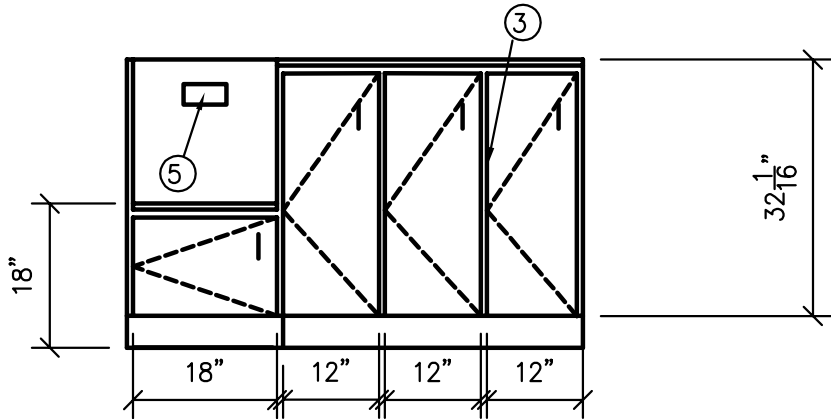

SMALL CABINET TOP VIEW

SMALL CABINET FRONT VIEW

LARGE CABINET TOP VIEW

LARGE CABINET FRONT VIEW
RECYCLING CABINET DETAILS

NOTES

1. OWNER FURNISHED 11"x20" WASTE BIN
2. TOE OPENS WITH DOOR
3. PROVIDE PIANO HINGE FULL HEIGHT OF DOOR - TYP
4. WASTE TYPE SIGNAGE - VERIFY WITH UNIVERSITY'S REP.
 - PAPER
 - LANDFILL
 - MIXED RECYCLE
 - COMPOST
5. AGGIE NEWS DISTRIBUTION