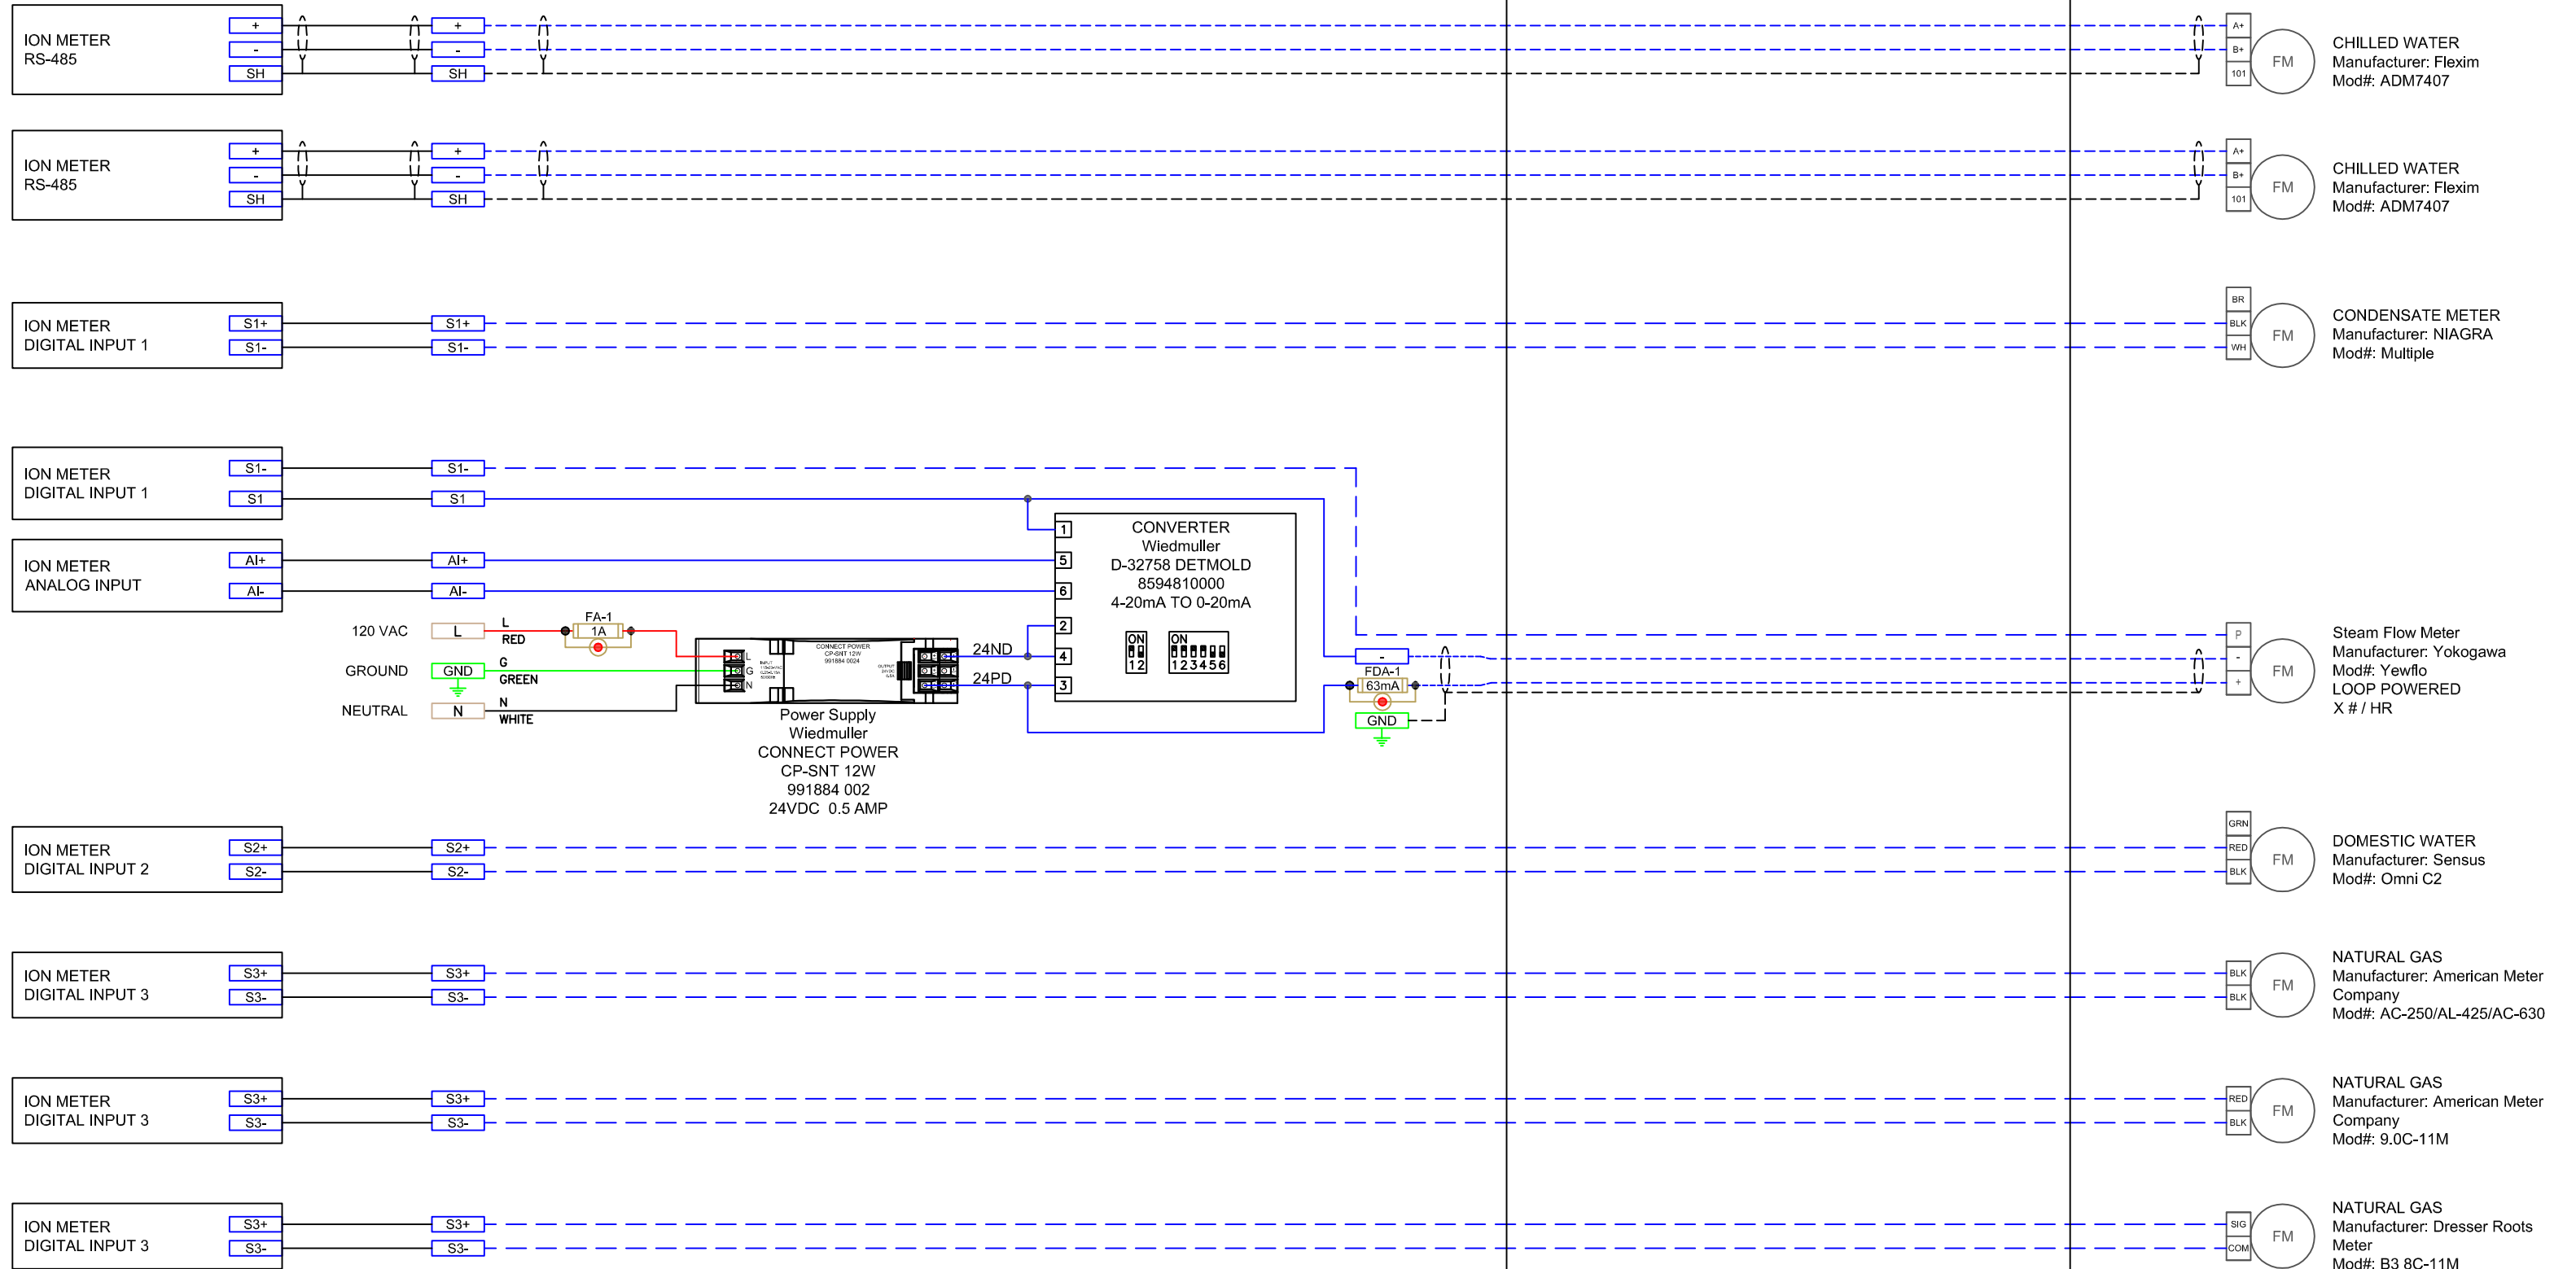

ION METER ENCLOSURE BACKPANEL

CONDUITS AND GUTTERS

VARIOUS UTILITY METERS PER BUILDING REQUIREMENTS

E-04: STANDARD ION PM8000 SERIES ELECTRIC METER DRAWING - UTILITY METER INTERCONNECT